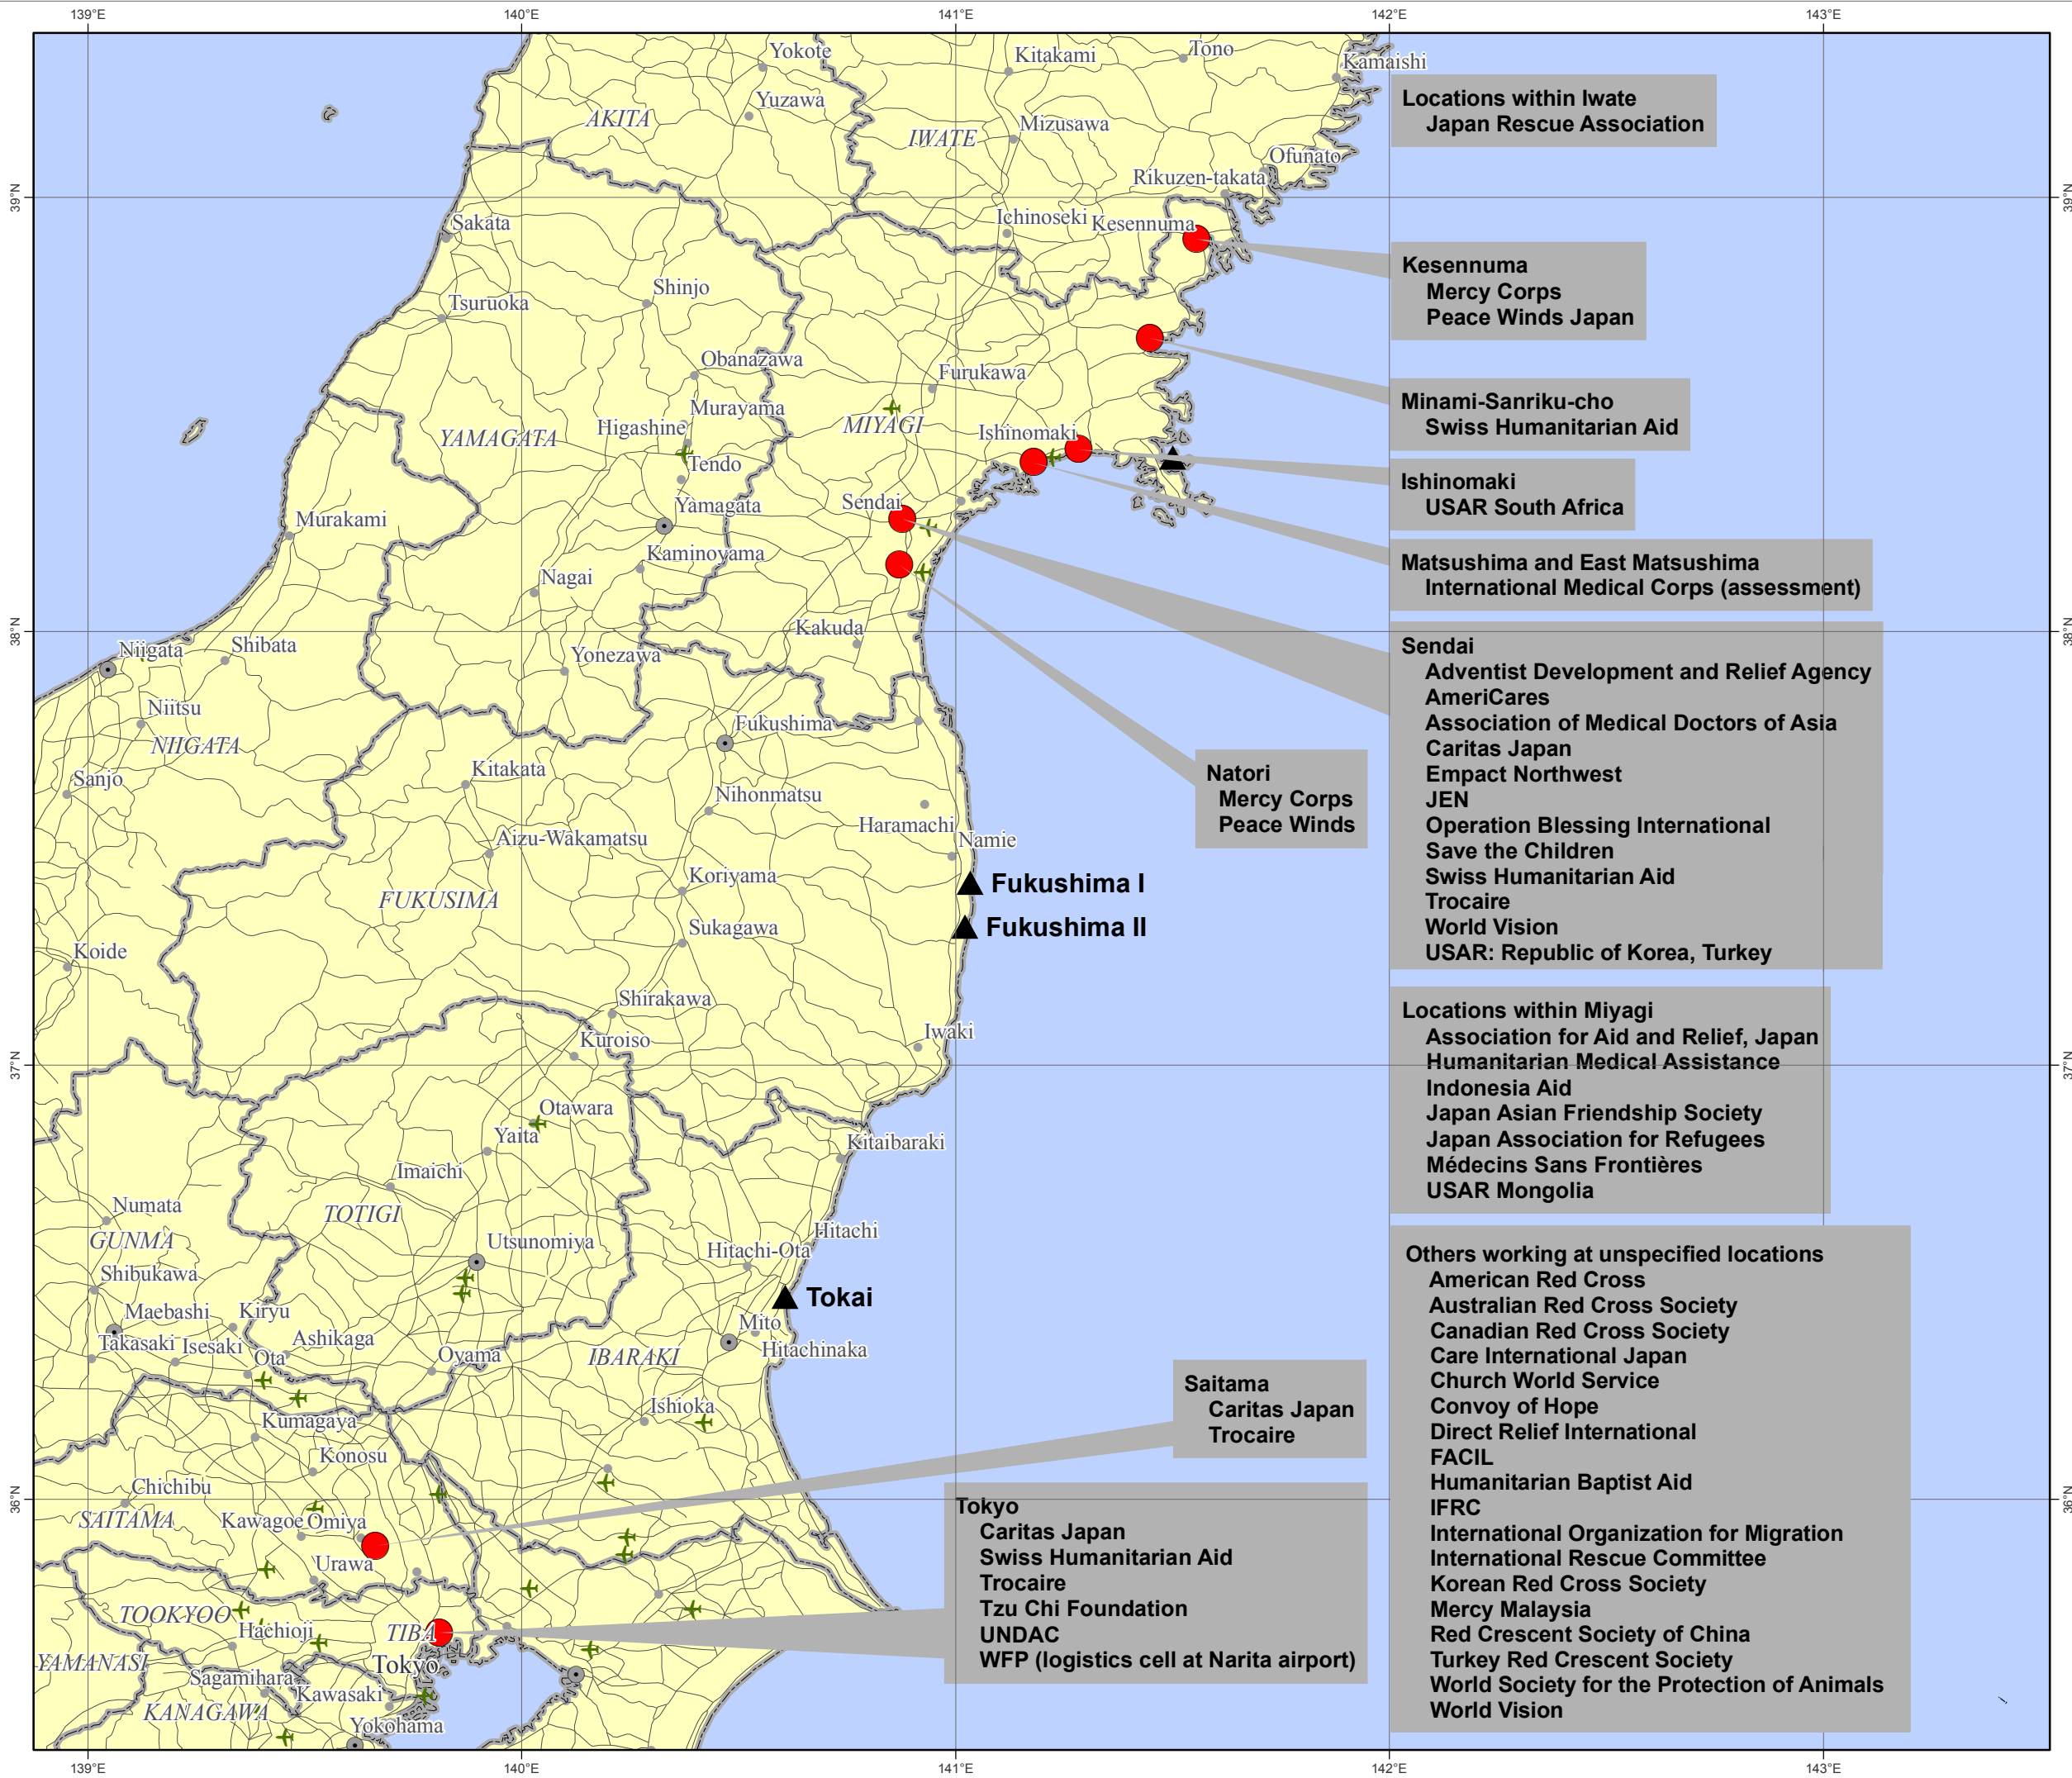

MapAction

Japan Earthquake and Tsunami: Who What Where as of 21st March 2011

Map showing international NGOs, international USAR teams and national NGOs.

Created 21 Mar 2011 / 16:15
Map document MA003-JPN-WWW-v04-A3
Projection / datum Geographic / WGS84
GLIDE Number EQ-2011-000028-JPN

The depiction and use of boundaries, names and associated data shown here do not imply endorsement or acceptance by MapAction.

- ▲ Nuclear power plant
- 3www
- ✈ Airport
- National Capital
- Administrative Capital
- Town
- Road
- Region

Locations within Iwate
Japan Rescue Association

Kesennuma
Mercy Corps
Peace Winds Japan

Minami-Sanriku-cho
Swiss Humanitarian Aid

Ishinomaki
USAR South Africa

Matsushima and East Matsushima
International Medical Corps (assessment)

Saitama
Caritas Japan
Trocaire

Tokyo
Caritas Japan
Swiss Humanitarian Aid
Trocaire
Tzu Chi Foundation
UNDAC
WFP (logistics cell at Narita airport)